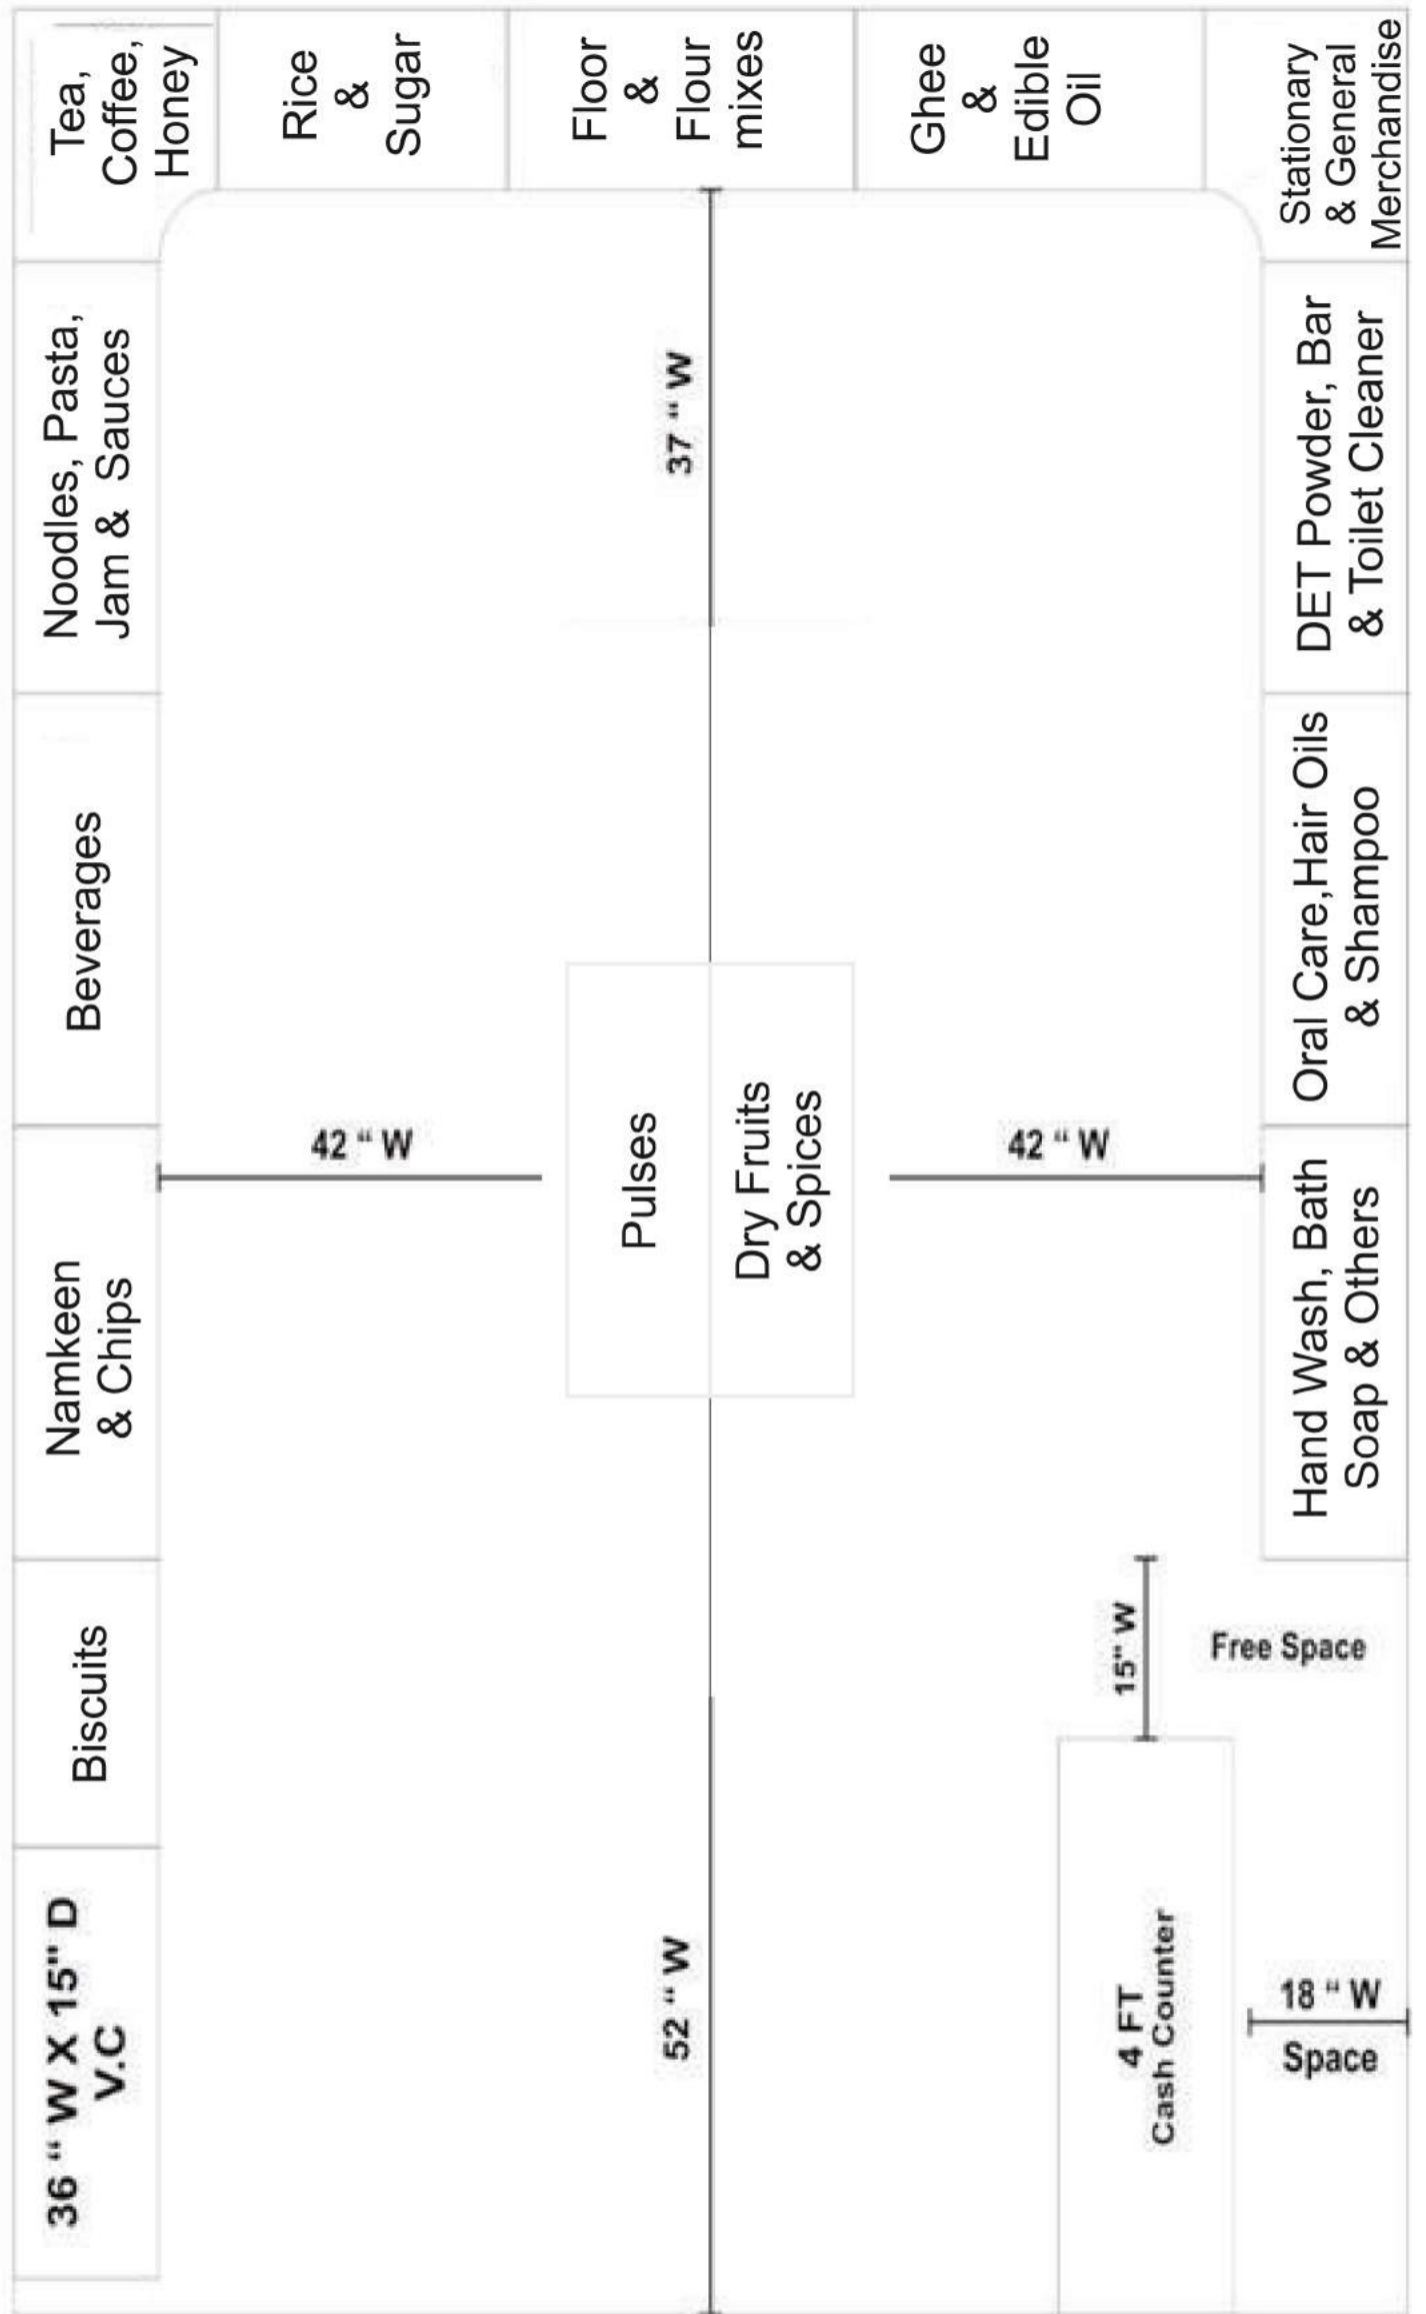

16 Feet

Store Entry